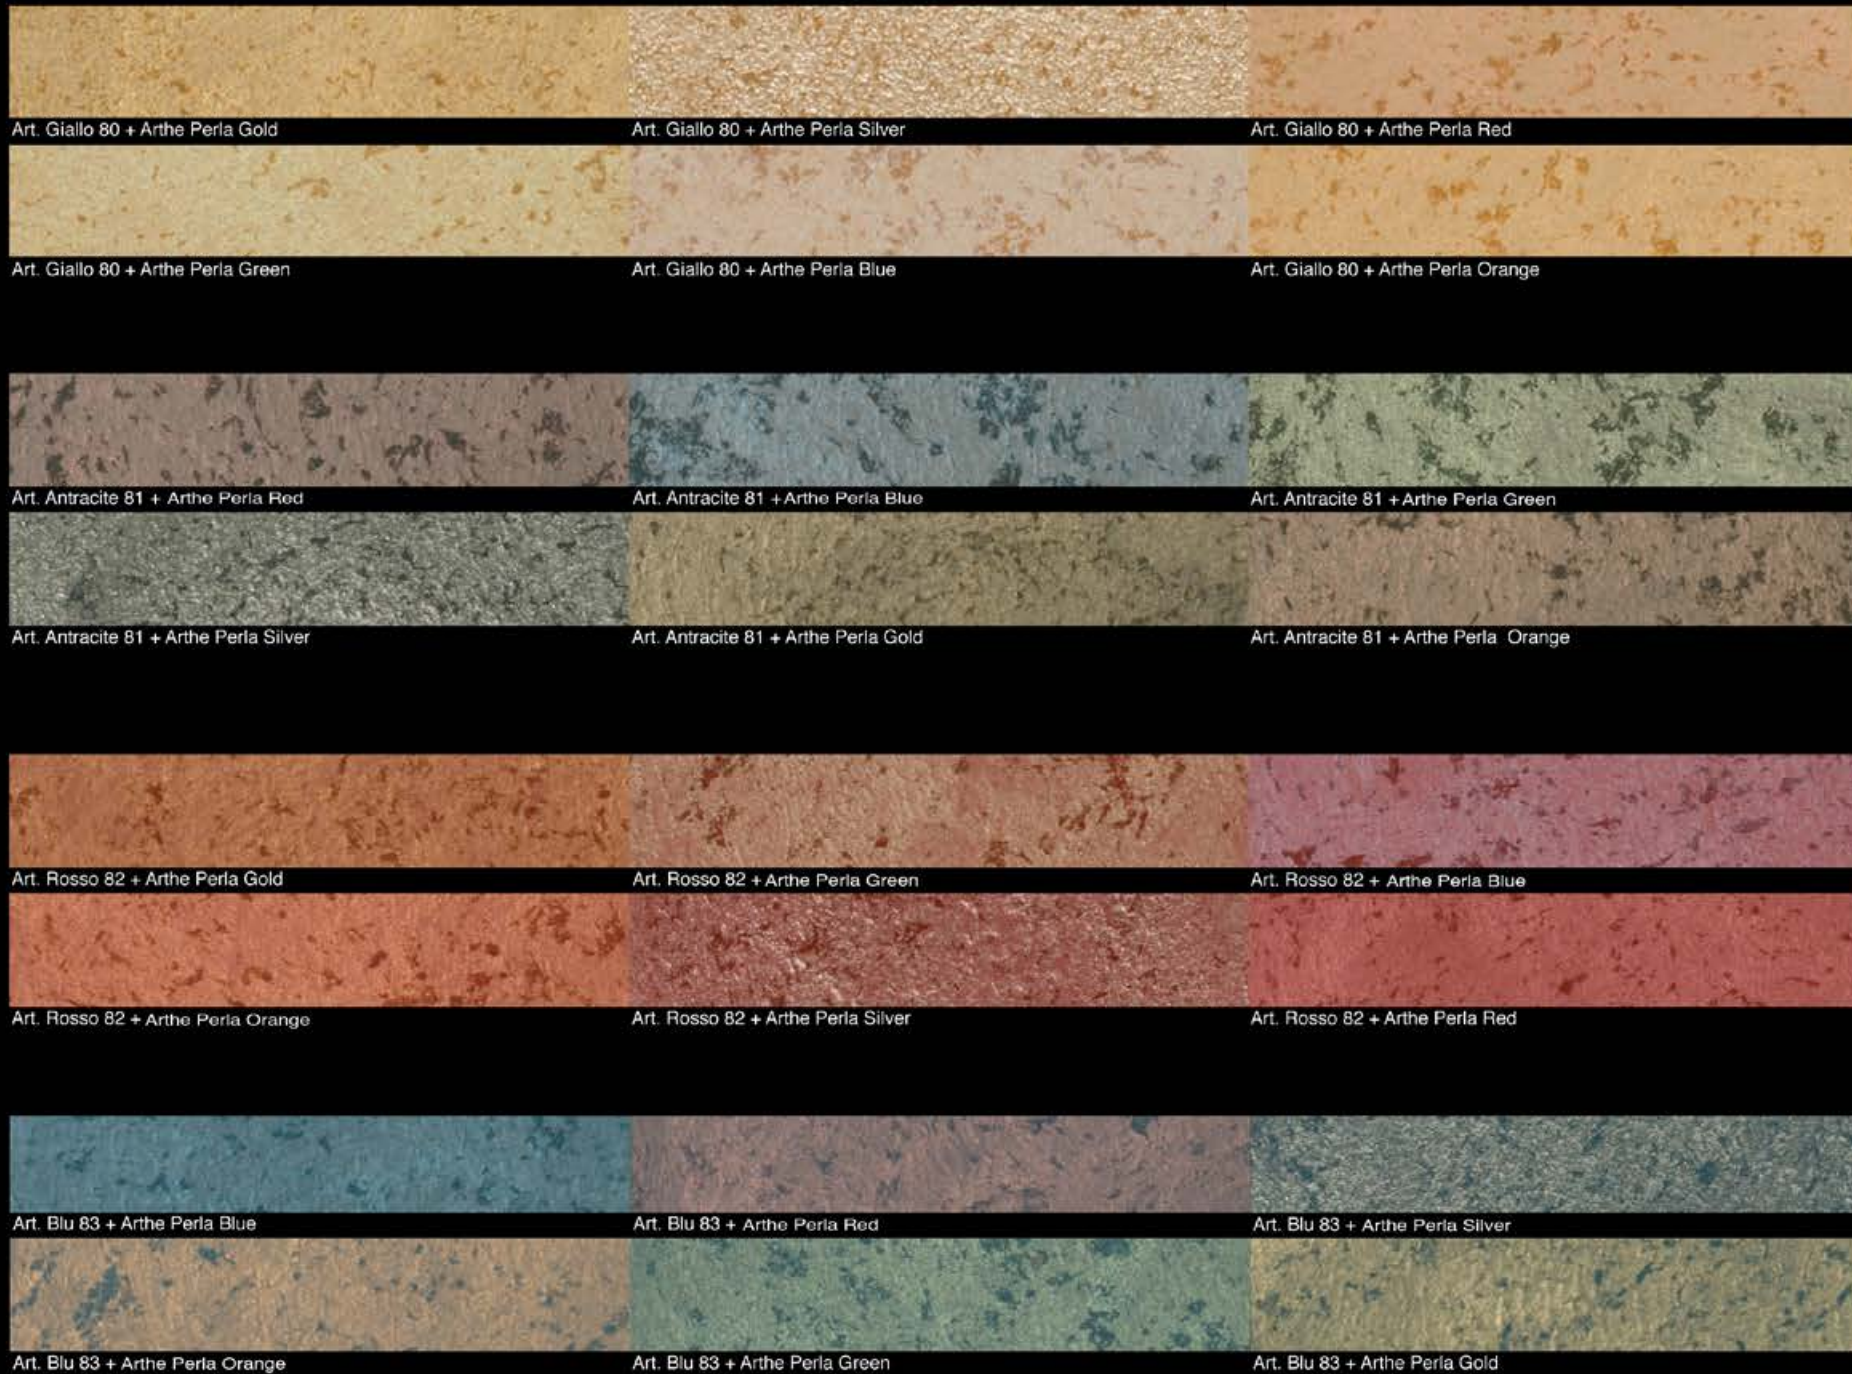

I colori di questo catalogo sono indicativi, poiché riprodotti tipograficamente; per garantire una più affidabile resa cromatica è indispensabile l'uso del catalogo real Effect.